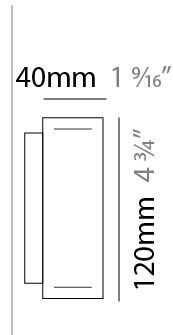

GENERAL

Series: Woodlin
 Subseries: LED120
 Brand: Tunto
 Division: Design
 Mounting Type: Suspension
 Mounting Location: Ceiling
 Subcategory: Profile

PHYSICAL

Shape: Rectangle
 Length (mm): 700
 Length (in): 27 ⁹/₁₆
 Width (mm): 40
 Width (in): 1 ⁹/₁₆
 Height (mm): 120
 Height (in): 4 ³/₄
 Max. Overall Height (mm): 2120
 Max. Overall Height (in): 83 ⁷/₁₆
 Light Distribution: Direct / Indirect
 Diffuser: Opal
 Fixture Finish: [WAL / ASH / OAK / BLK / WHI](#)
 Fixture Material: Wood
 Cable Details: 2000mm / 78 3/4"

GENERAL

Series: Woodlin
 Subseries: LED120
 Brand: Tunto
 Division: Design
 Mounting Type: Surface
 Mounting Location: Wall
 Subcategory: Profile

PHYSICAL

Shape: Rectangle
 Length (mm): 700
 Length (in): 27 ⁹/₁₆
 Width (mm): 40
 Width (in): 1 ⁹/₁₆
 Height (mm): 120
 Height (in): 4 ³/₄
 Extension (mm): 40
 Extension (in): 1 ⁹/₁₆
 Light Distribution: Direct / Indirect
 Diffuser: Opal
 Fixture Finish: [WAL / ASH / OAK / BLK / WHI](#)
 Fixture Material: Wood

LED

[Color Temperature \(°K\): 2700 / 3000 / 4000](#)
 Max. Delivered Lumen (lm): 1500
 CRI: >93 CRI
 Lamp Life (hrs): 50000

OPTICAL

RATINGS AND CERTIFICATIONS

Certified By: Certified for North American Standards
 IP rating: IP20

PROJECT
TYPE
SPECIFIER
QUANTITY
DATE

700mm 27 ⁹/₁₆"

Indirect

LED120 SURFACE

D73029-

PROJECT

TYPE

SPECIFIER